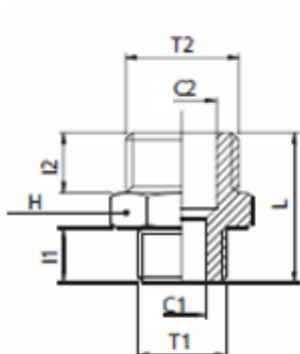

# Data Sheet

Article number: 5891107TRM518  
Description: Nipple 1107TRM  
Reduction, M5 - R1/8"

## Measures

---

C1 = 2.5  
C2 = 6.0  
H = 14  
L = 15.5  
I1 = 5.0  
I2 = 6.5  
T = M5  
T2 = 1/8"